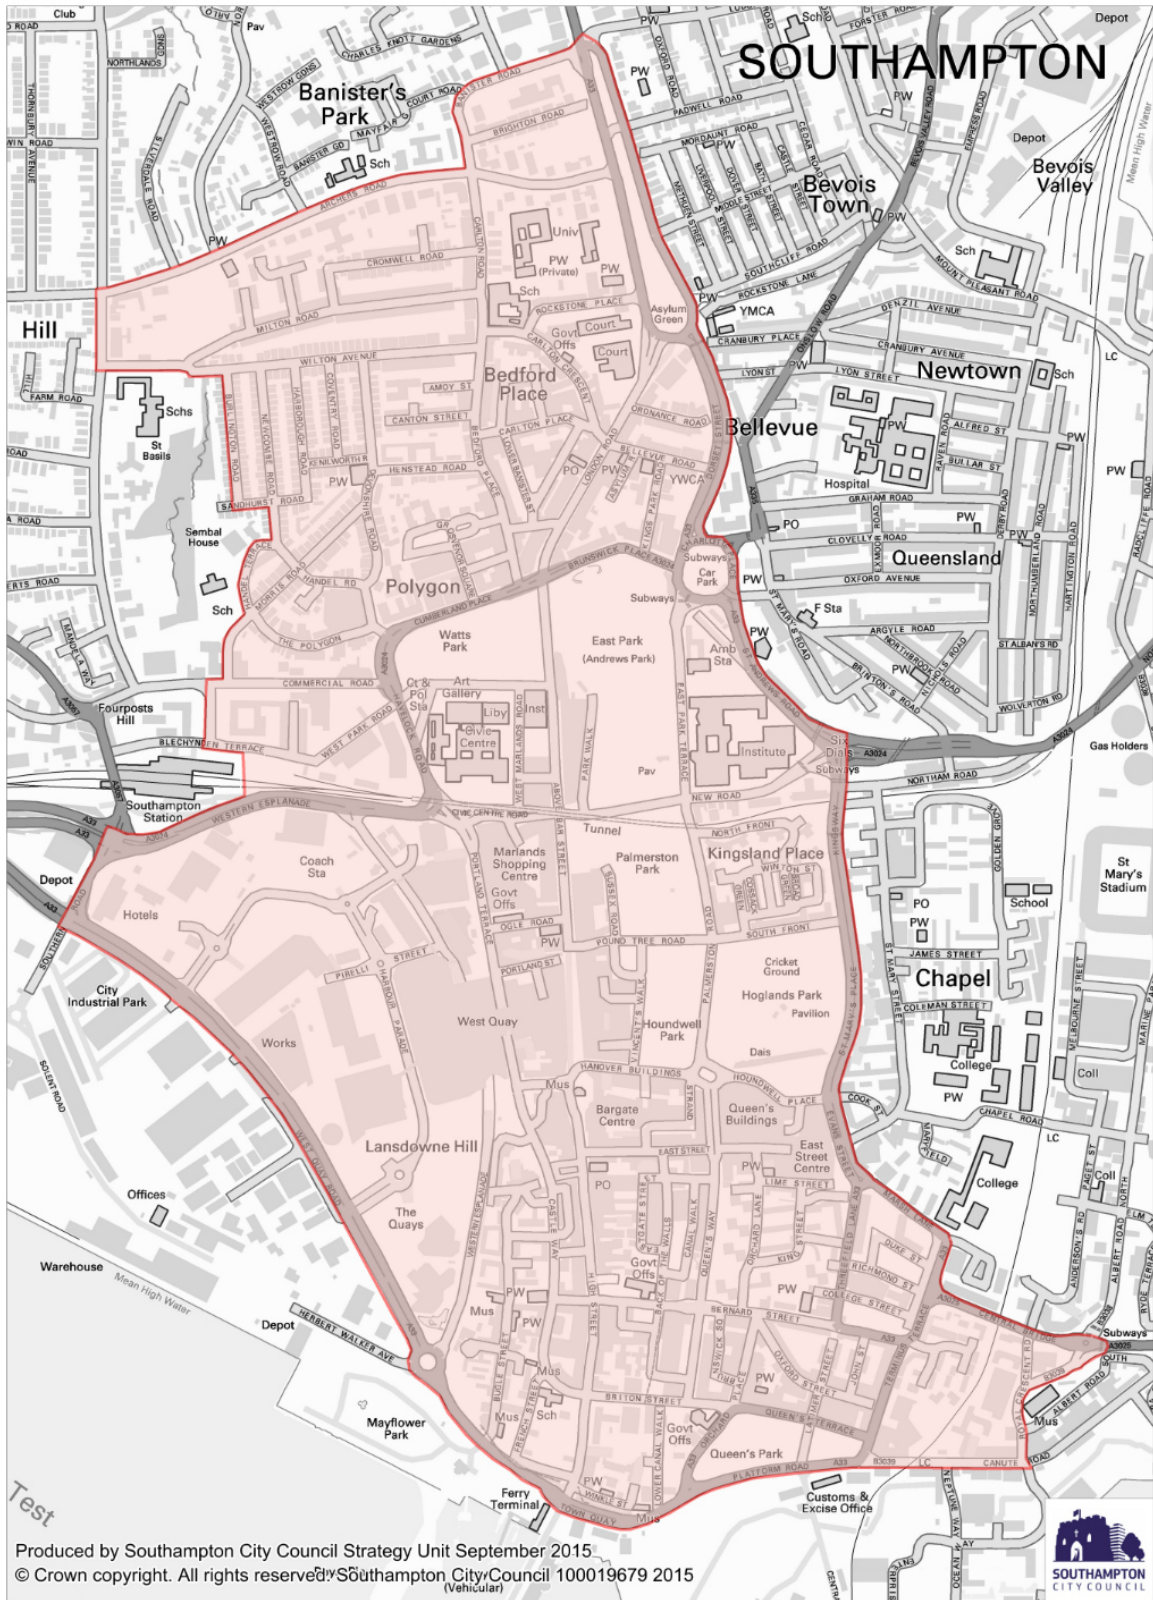

City Centre

Produced by Southampton City Council Strategy Unit September 2015.
© Crown copyright. All rights reserved. Southampton City Council 100019679 2015
(Vehicular)

Bitterne Precinct

Portswood Broadway