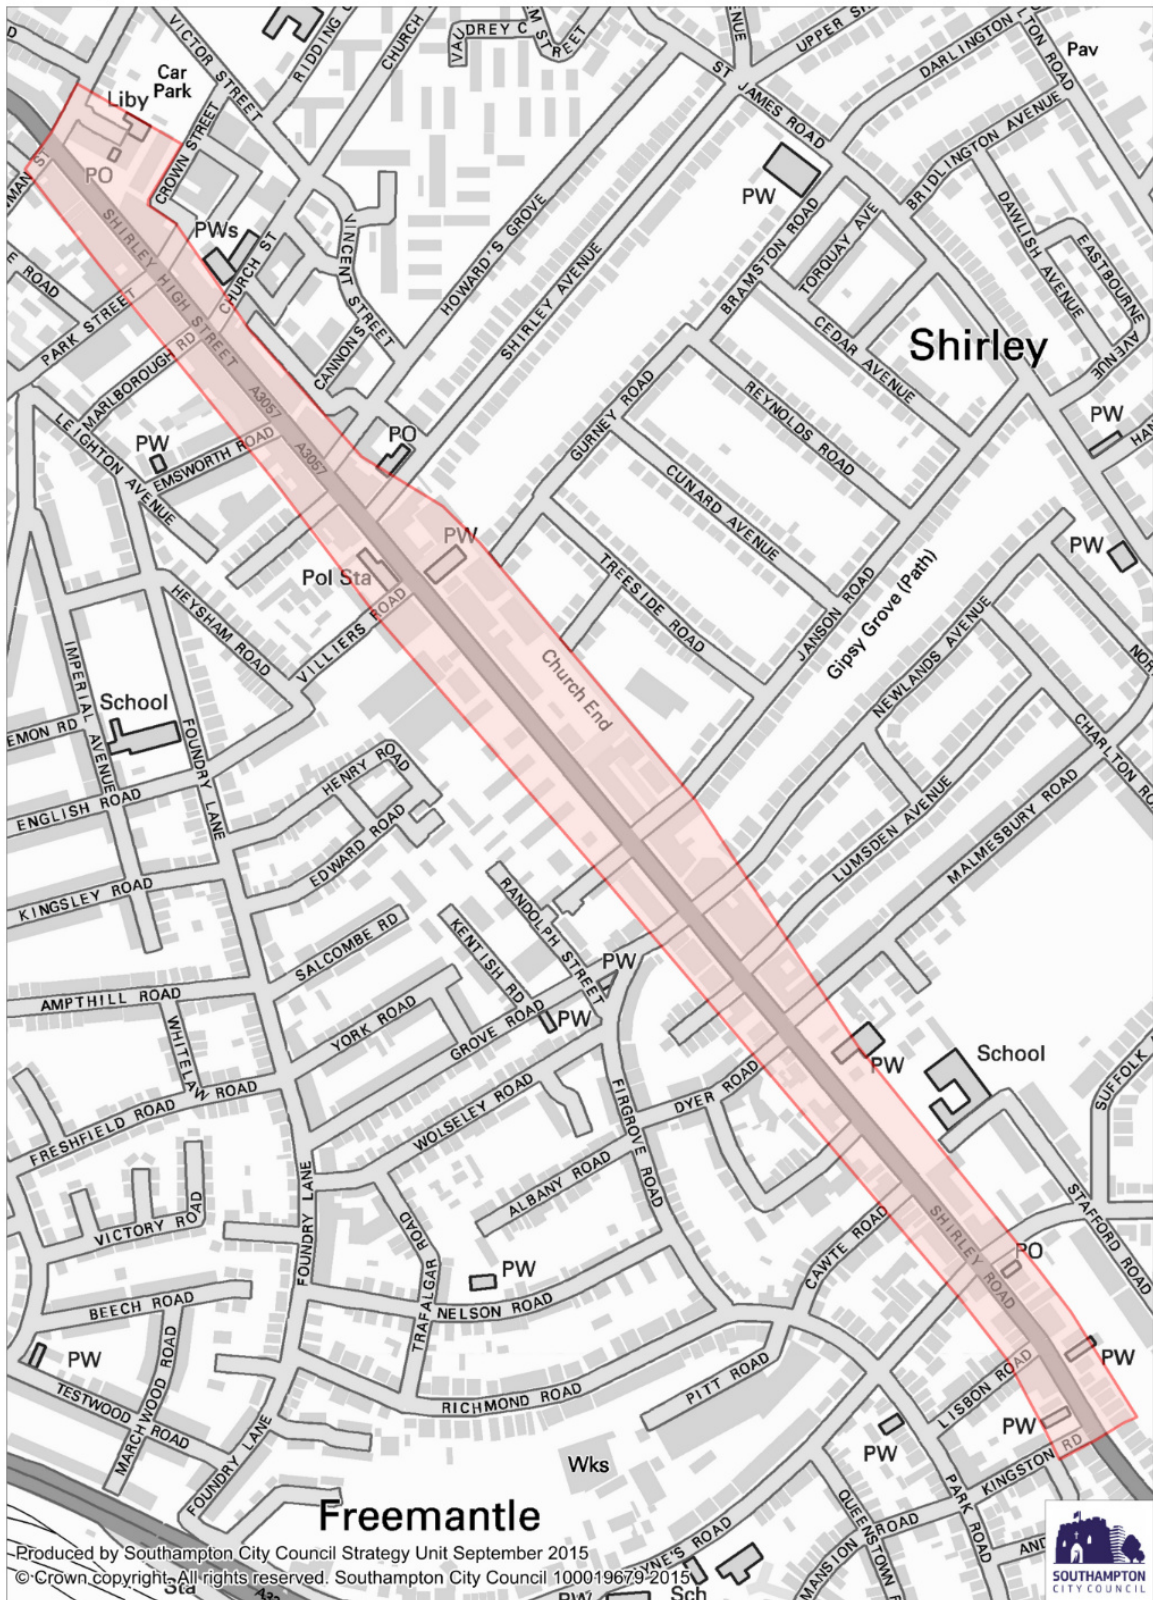

Shirley High Street

Produced by Southampton City Council Strategy Unit September 2015
© Crown copyright. All rights reserved. Southampton City Council 100019679 2015