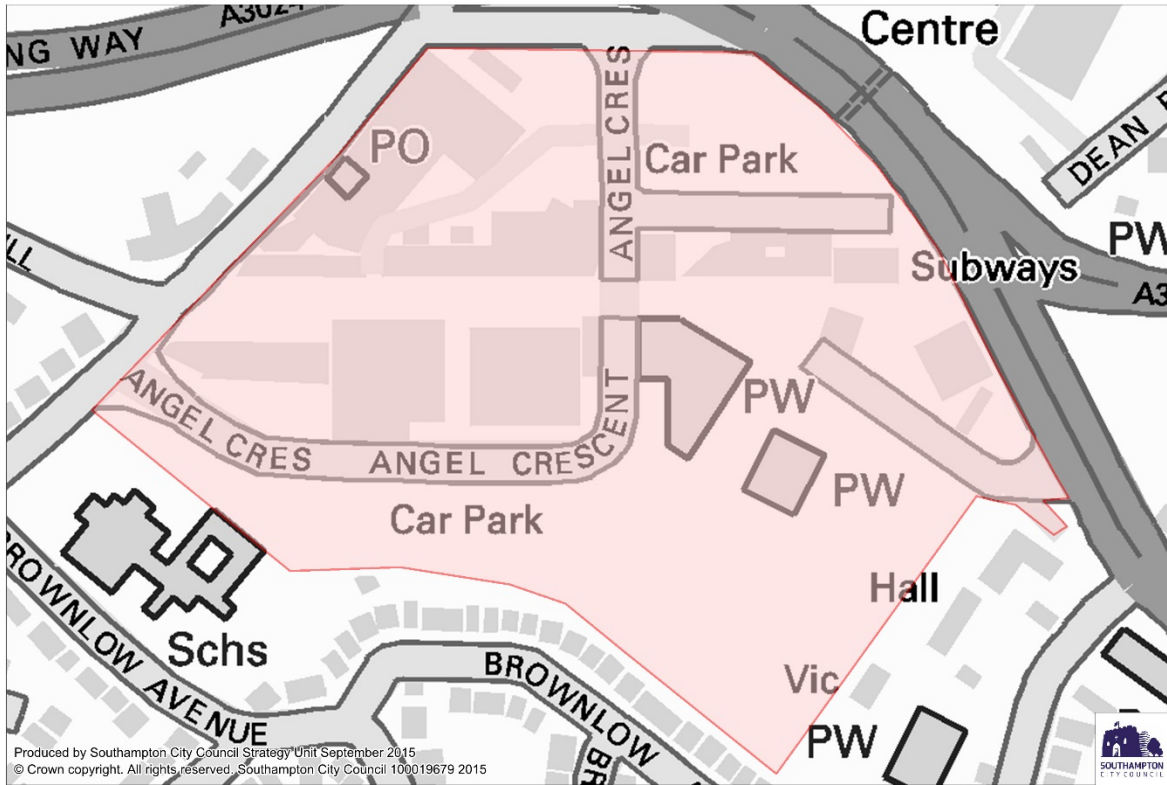

City Centre

Produced by Southampton City Council Strategy Unit September 2015.
© Crown copyright. All rights reserved. Southampton City Council 100019679 2015
(Vehicular)

Bitterne Precinct

Portswood Broadway