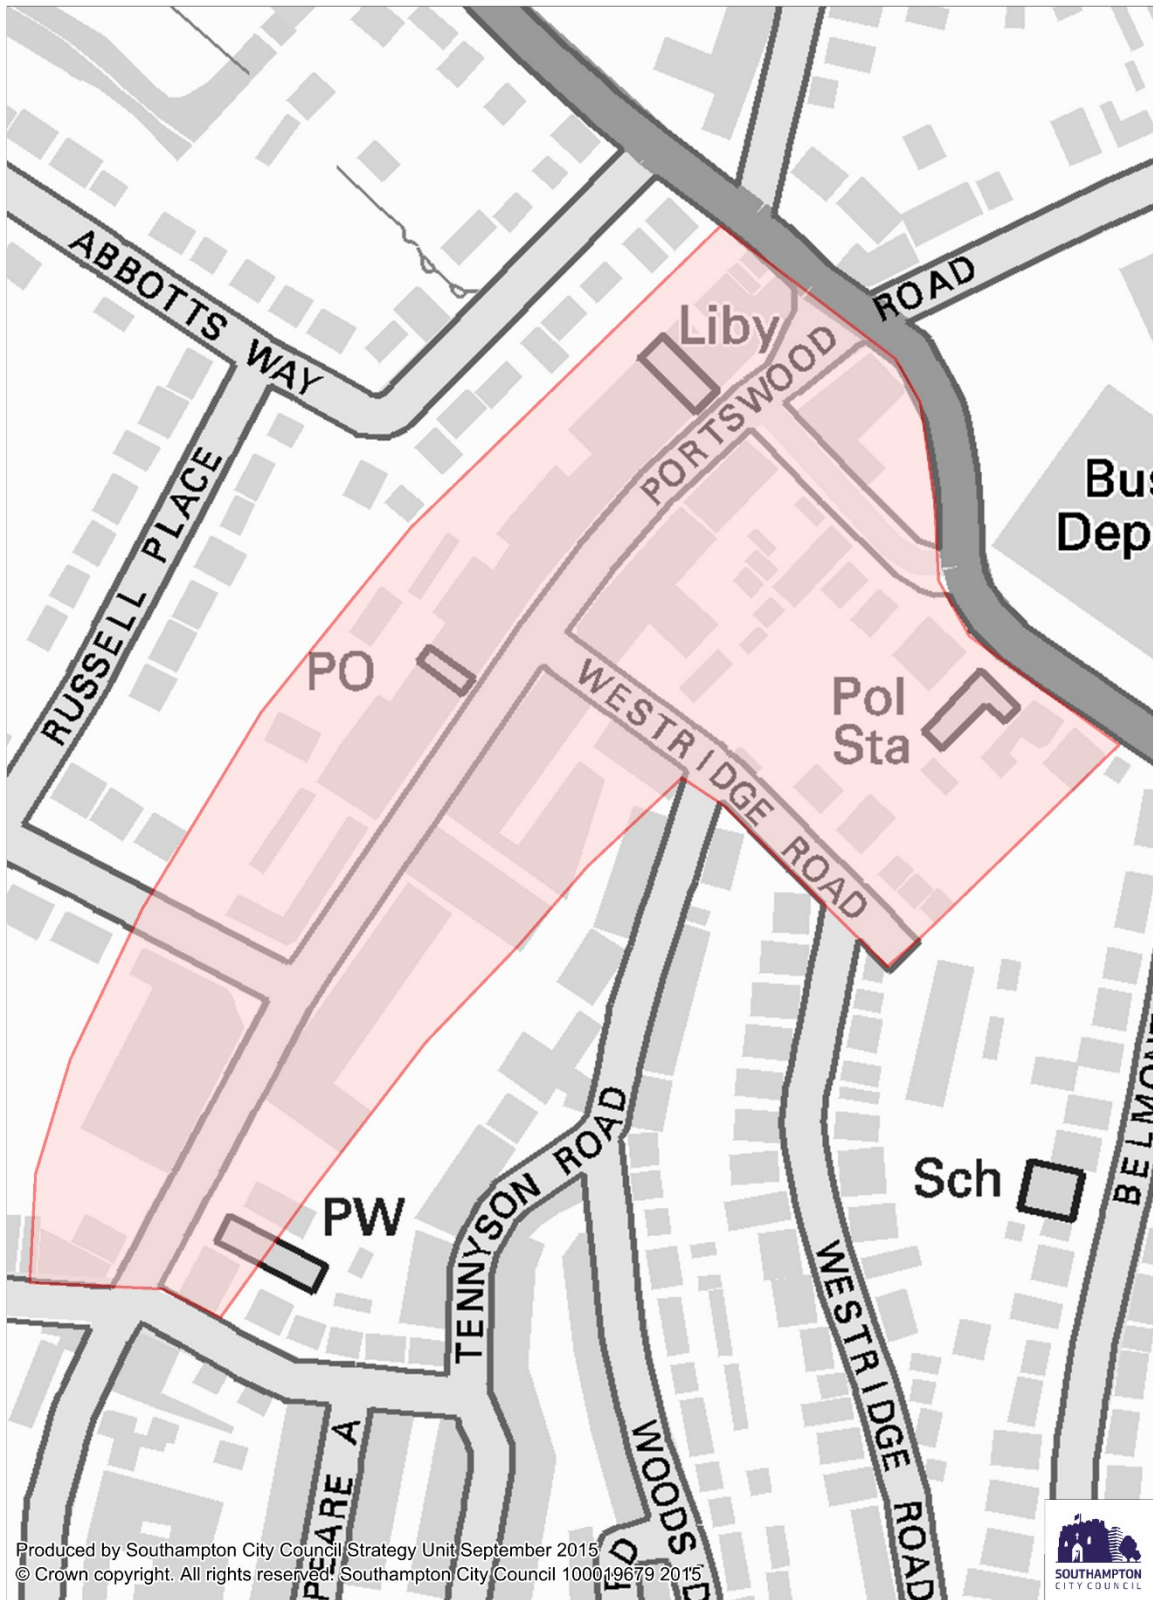

City Centre

Produced by Southampton City Council Strategy Unit September 2015.
© Crown copyright. All rights reserved. Southampton City Council 100019679 2015
(Vehicular)

Bitterne Precinct

Portswood Broadway